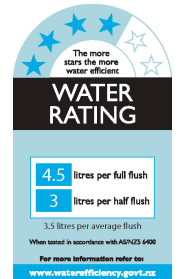

Product Code:
6610C - Toilet Suite, P Outlet

6610C01 - Toilet Suite,
S Outlet 200-300mm

6610C11 - Toilet Suite,
S Outlet 130-230mm